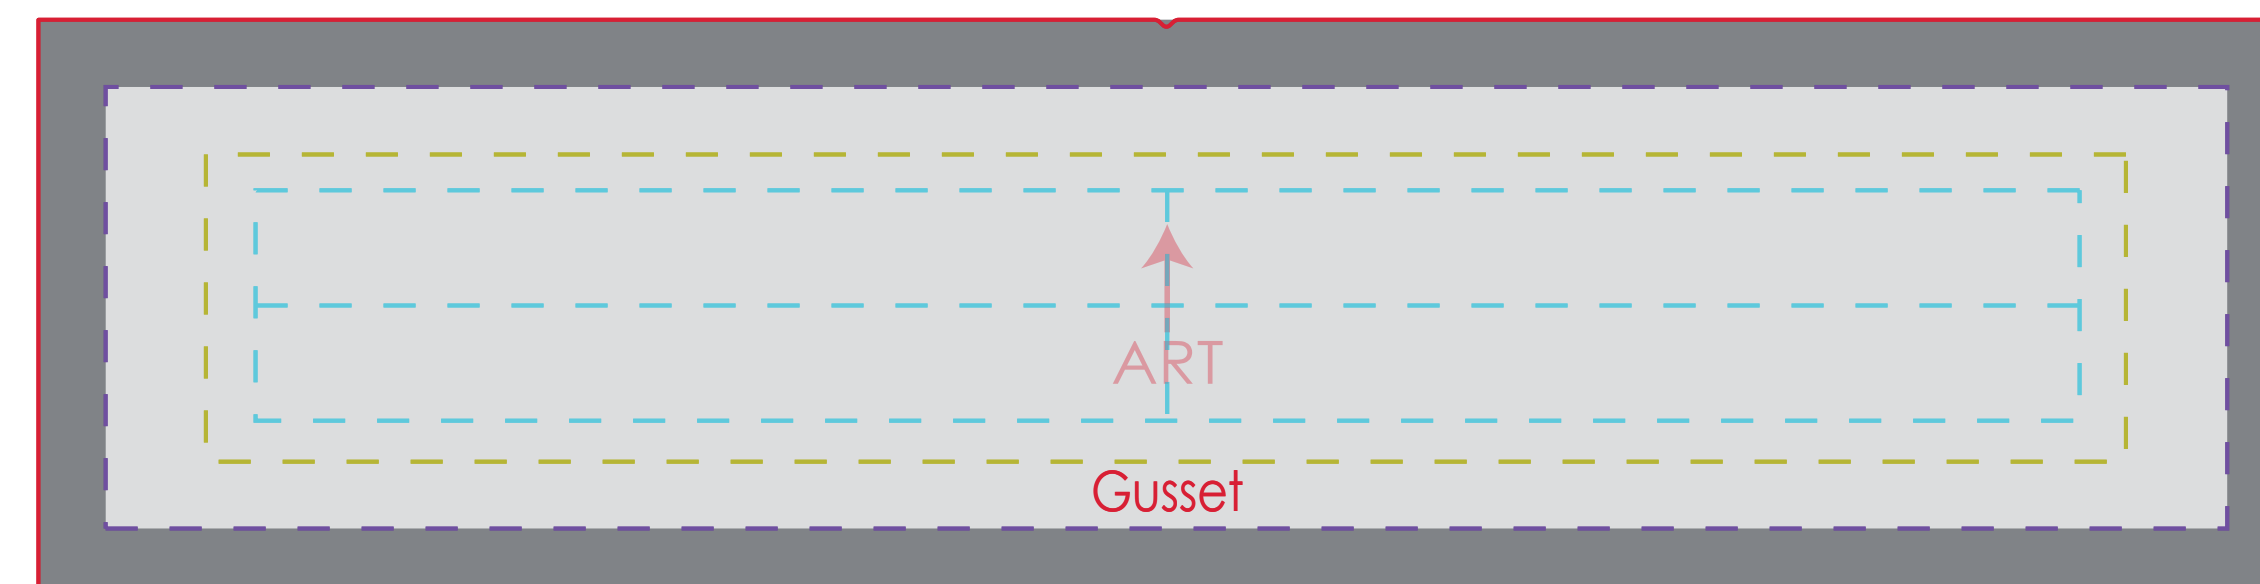

- imprint area for screen print
- Seam /Bias Path / folding material
- "safe line" for any text or important graphic (4cp)
- cut line
- bleed line for 4cp backgrounds
- Gusset/Interior Panels - not suitable for text or logos.
- ▲ Art's orientation

FRONT LEFT SIDE EXTENDER

FRONT RIGHT SIDE EXTENDER

BACK LEFT SIDE EXTENDER

BACK RIGHT SIDE EXTENDER

Strap

Strap