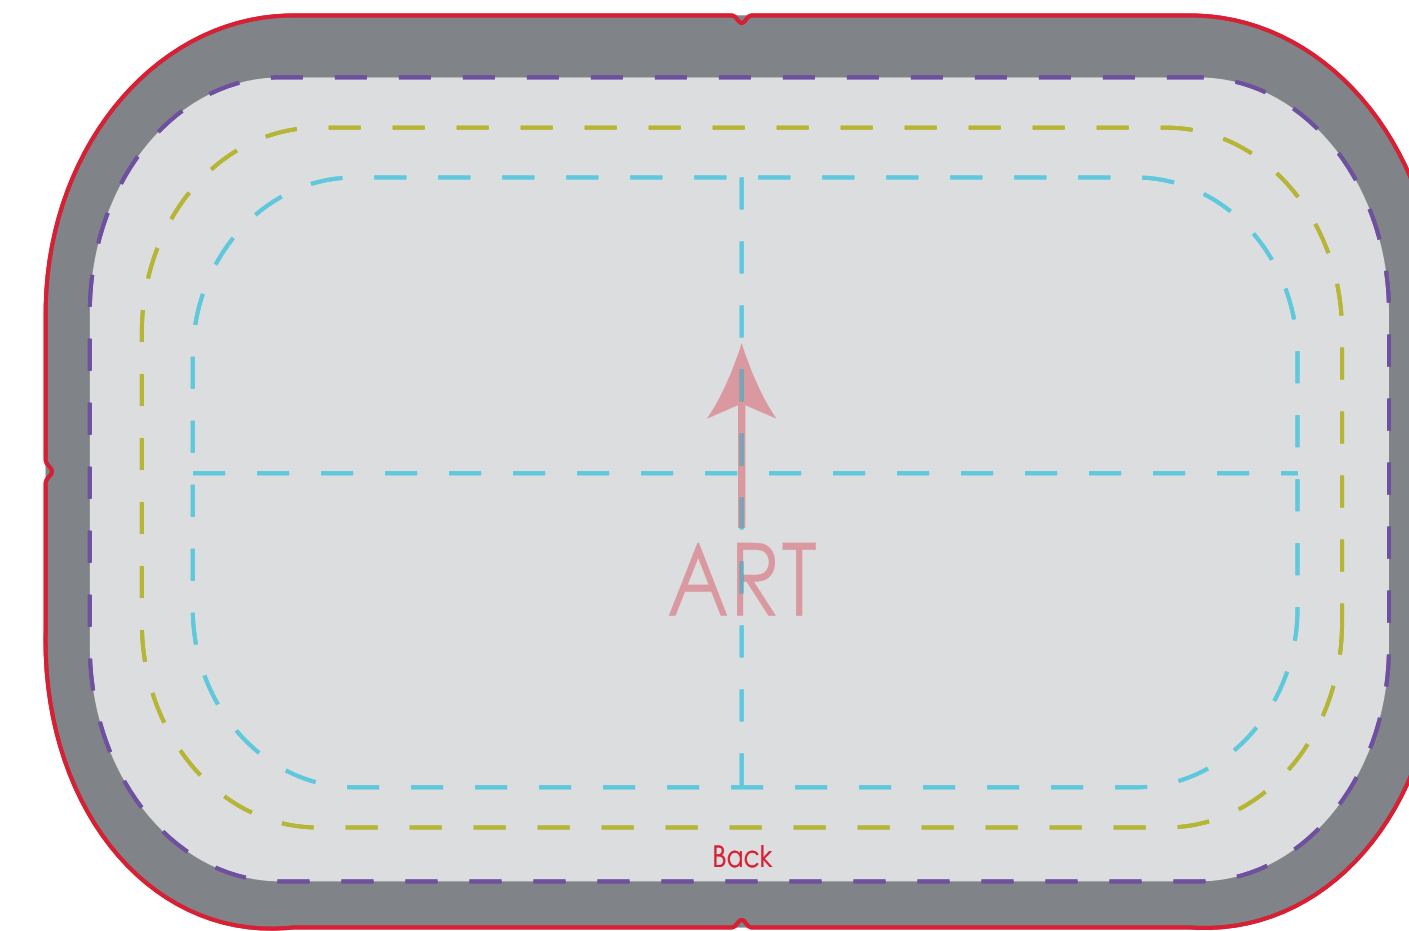

- imprint area for screen print
- Seam /Bias Path / folding material
- "safe line" for any text or important graphic (4cp)
- cut line
- bleed line for 4cp backgrounds
- Gusset/Interior Panels - not suitable for text or logos.
- ▲ Art's orientation

FRONT LEFT SIDE EXTENDER

FRONT RIGHT SIDE EXTENDER

BACK LEFT SIDE EXTENDER

BACK RIGHT SIDE EXTENDER

Strap

Strap