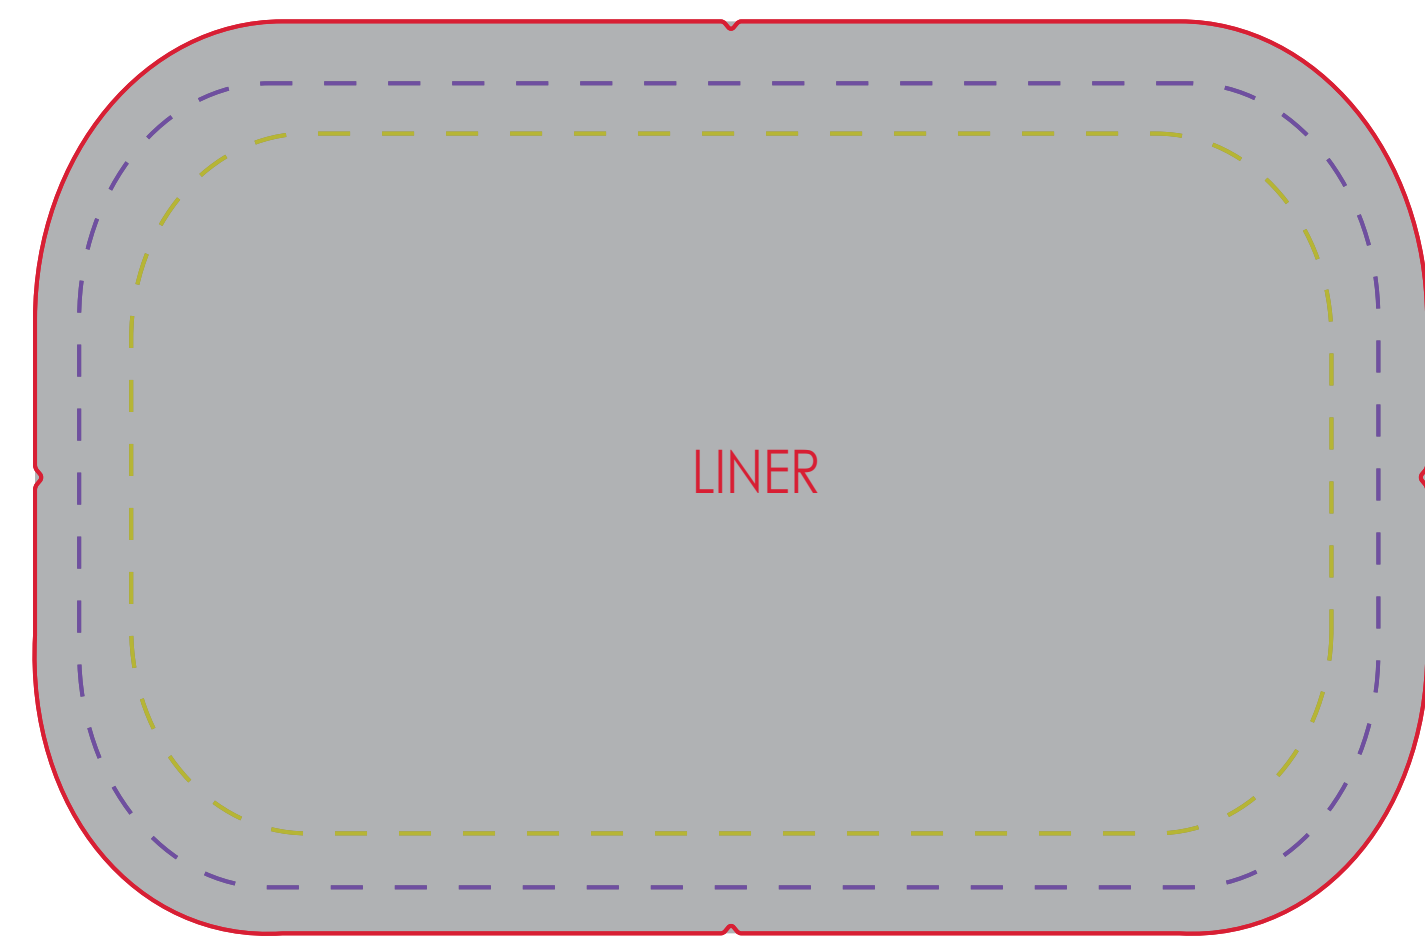

- imprint area for screen print
- Seam /Bias Path / folding material
- "safe line" for any text or important graphic (4cp)
- cut line
- bleed line for 4cp backgrounds
- Gusset/Interior Panels - not suitable for text or logos.
- ▲ Art's orientation

FRONT LEFT SIDE EXTENDER

FRONT RIGHT SIDE EXTENDER

BACK LEFT SIDE EXTENDER

BACK RIGHT SIDE EXTENDER

Strap

Strap