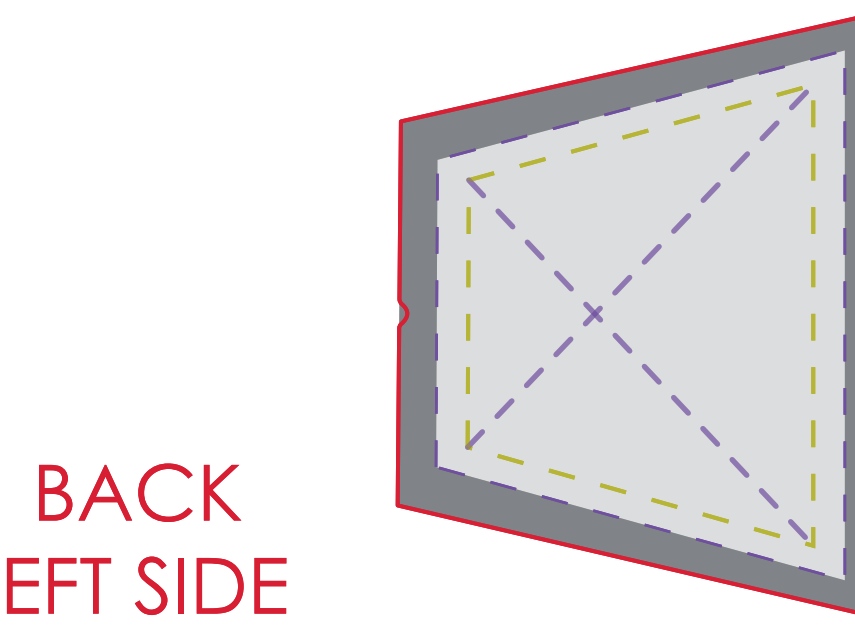

- imprint area for screen print
- Seam /Bias Path / folding material
- "safe line" for any text or important graphic (4cp)
- cut line
- bleed line for 4cp backgrounds
- Gusset/Interior Panels - not suitable for text or logos.
- ▲ Art's orientation

FRONT LEFT SIDE EXTENDER

FRONT RIGHT SIDE EXTENDER

BACK LEFT SIDE EXTENDER

BACK RIGHT SIDE EXTENDER

Strap

Strap