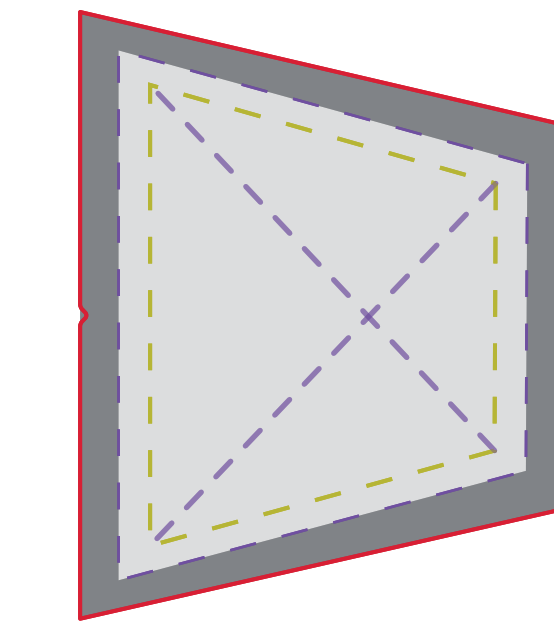

- imprint area for screen print
- Seam /Bias Path / folding material
- "safe line" for any text or important graphic (4cp)
- cut line
- bleed line for 4cp backgrounds
- Gusset/Interior Panels - not suitable for text or logos.
- ▲ Art's orientation

FRONT LEFT SIDE EXTENDER

FRONT RIGHT SIDE EXTENDER

BACK LEFT SIDE EXTENDER

BACK RIGHT SIDE EXTENDER

Strap

Strap