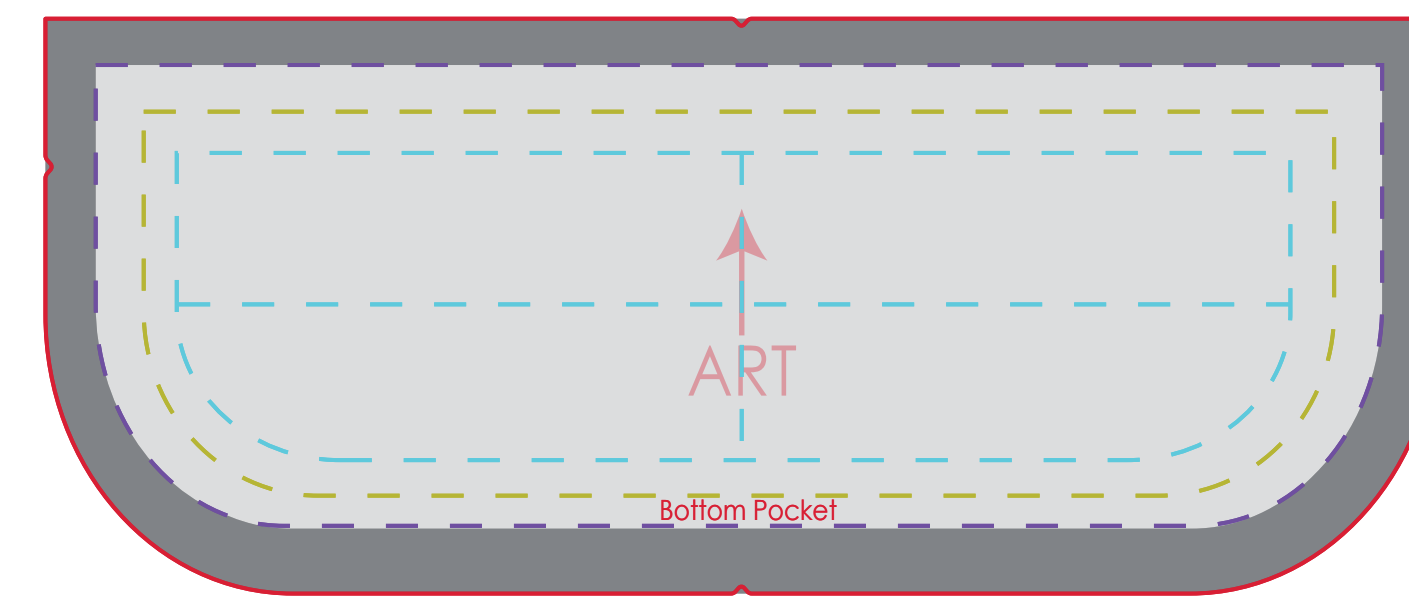

- imprint area for screen print
- Seam /Bias Path / folding material
- "safe line" for any text or important graphic (4cp)
- cut line
- bleed line for 4cp backgrounds
- Gusset/Interior Panels - not suitable for text or logos.
- ▲ Art's orientation

FRONT LEFT SIDE EXTENDER

FRONT RIGHT SIDE EXTENDER

BACK LEFT SIDE EXTENDER

BACK RIGHT SIDE EXTENDER

Strap

Strap