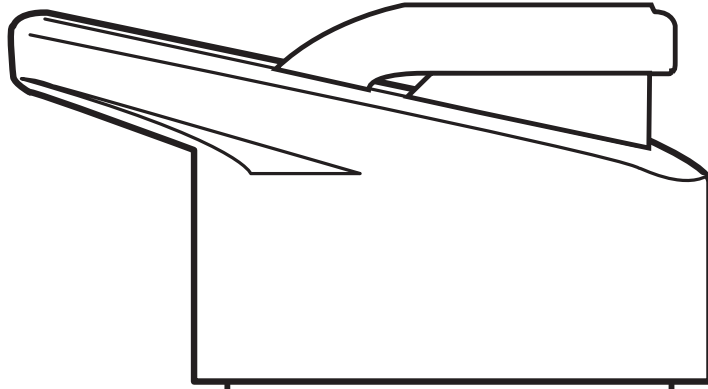

# 24oz Transparent Bottle

Template Shown at 89%  
Border Does Not Print  
Imprint Area: 3 1/2" W x 3 3/8" H  
with 1 1/16" gap

NOTE: Artwork was sized to fit our  
imprint area. Industry standard allows  
1/16" movement in any direction

Lid And Imprint Alignment Will Vary

CENTER LINES (DO NOT PRINT)

CENTER LINES (DO NOT PRINT)

SIDE 2

SIDE 1

\*

ART NOTES: