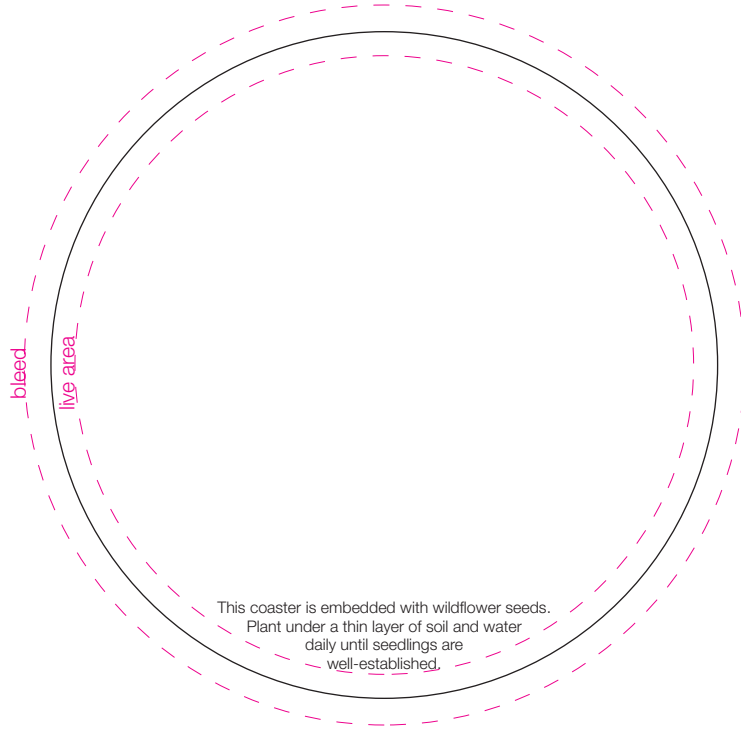

3.5: Seed Paper Coaster (3.5")

Seed Paper Ink Coverage: We require that your custom design for this product has light ink coverage (no large solid areas, etc.)

Front

Back