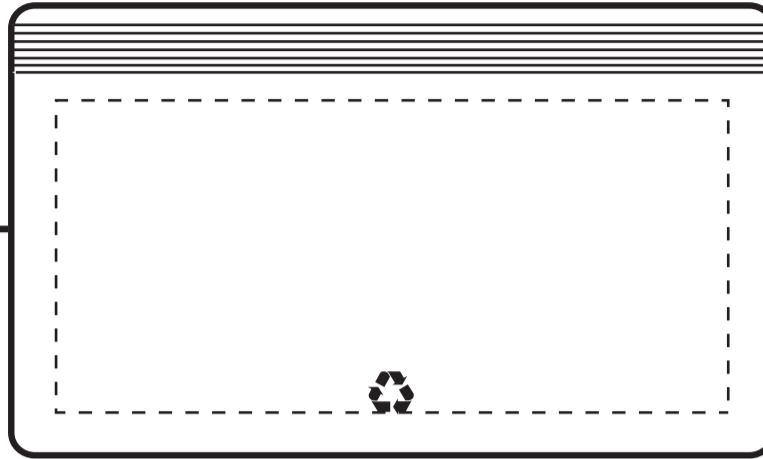

# Letter Clipboard - Standard Clip

Template Shown at 70%

Border Does Not Print

Clip Imprint Area: 1 5/8" H x 3 1/2" W

Board Imprint Area: 10" H x 8 5/8" W

NOTE: Artwork was sized to fit our imprint area. Industry standard allows 1/16" movement in any direction

ART NOTES:

\*

\* RECYCLE SYMBOL ADDED.

\*