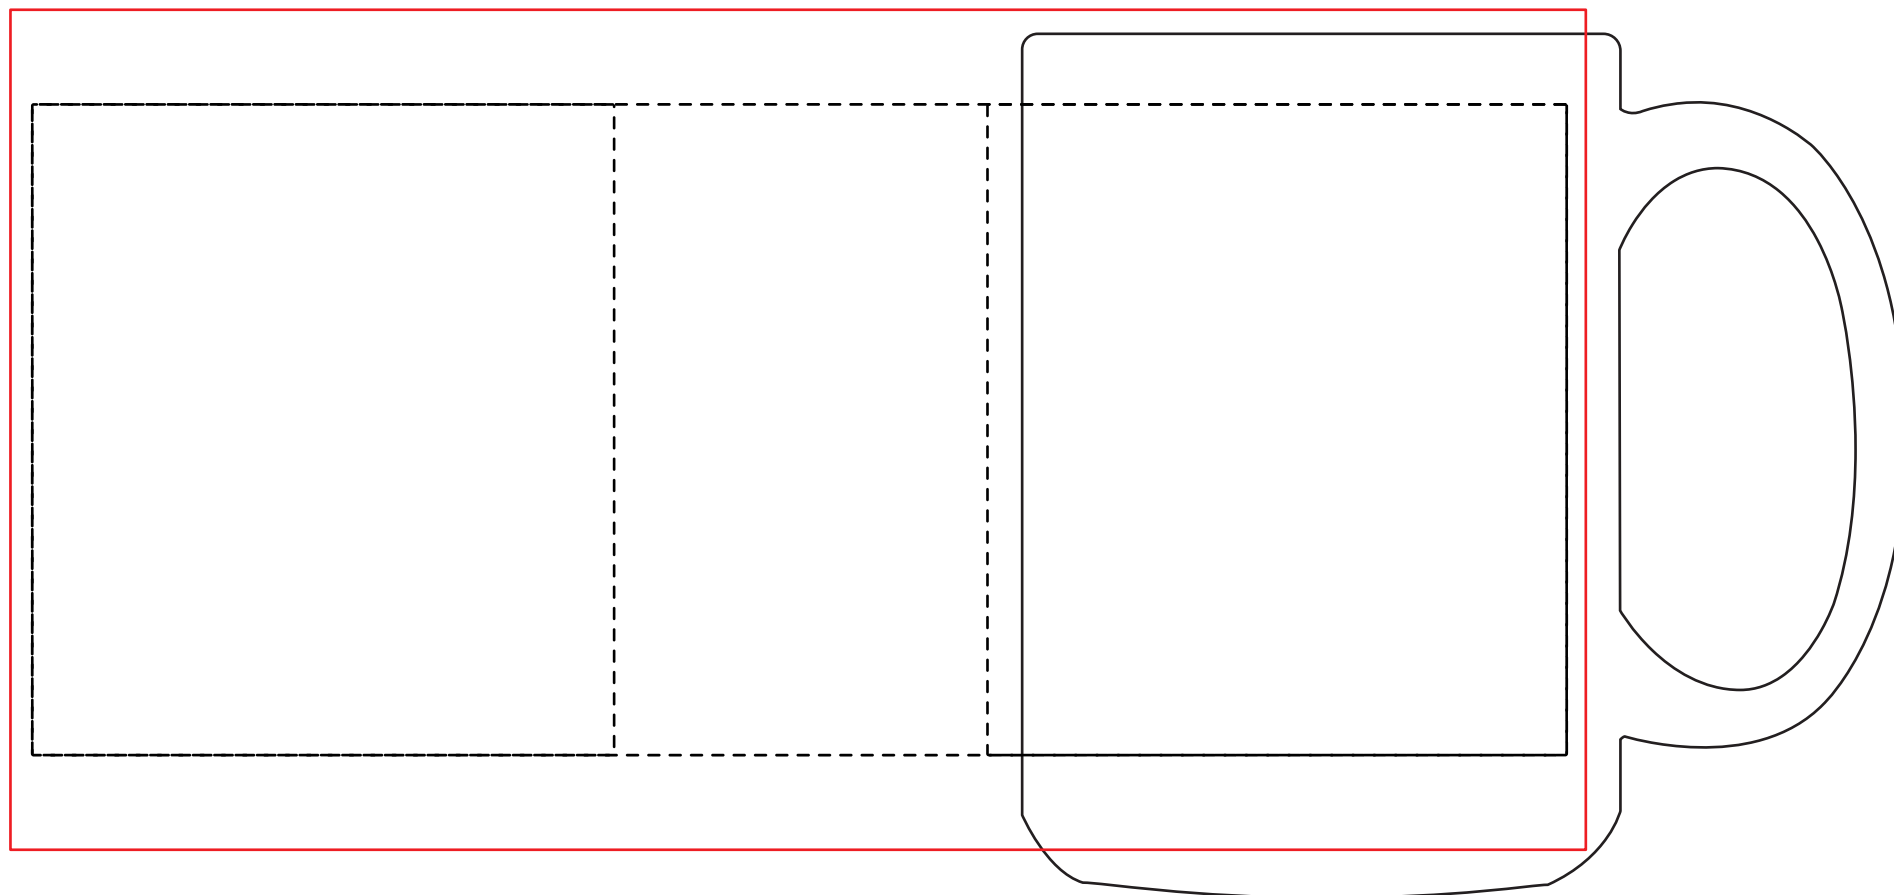

15 oz Full Color Stoneware Magna Mug

*Dashed line indicates imprint area and will not appear on your product.
Black line indicates the item outline and will not appear on your product
Red line indicates the full bleed line, and will not appear on your product*

MINIMUM LINE THICKNESS
+
MINIMUM FONT PT SIZE
Ee

NOTE: This is not a 360-wrap.

2 SIDED IMPRINT AREA: 3 in. W x 3.375 in. H
WRAP IMPRINT AREA: 7.9 in. W x 3.375 in. H

Due to the variation in computer monitors and printing processes, this proof is NOT FOR EXACT COLOR approval. Review this proof to ensure that all elements are correctly placed.