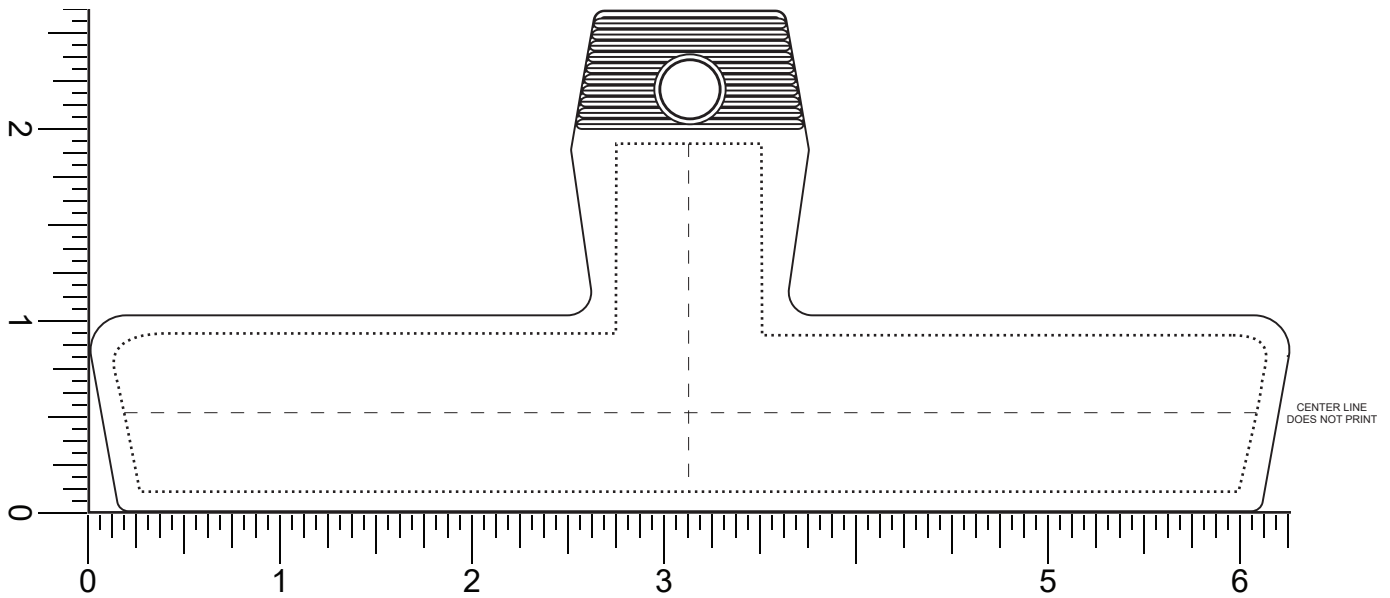

Style # CC-H-S - 6" Recycled Bag Clip

Customer Name: _____

Purchase Order #: _____

Factory Order #: _____

Product Color(s): _____

Imprint Color(s): _____

DIE#: _____

Quantity: _____

Template Shown at 100%

Border Does Not Print

Product Size: 6 1/4" W x 2 5/8" H

Base Imprint Area: 3/4" H x 5 3/4" W

Grip Imprint Area: 1" H x 3/4" W

NOTE: Artwork was sized to fit our
imprint area. Industry standard allows
1/16" movement in any direction

*

ART NOTES: _____

*