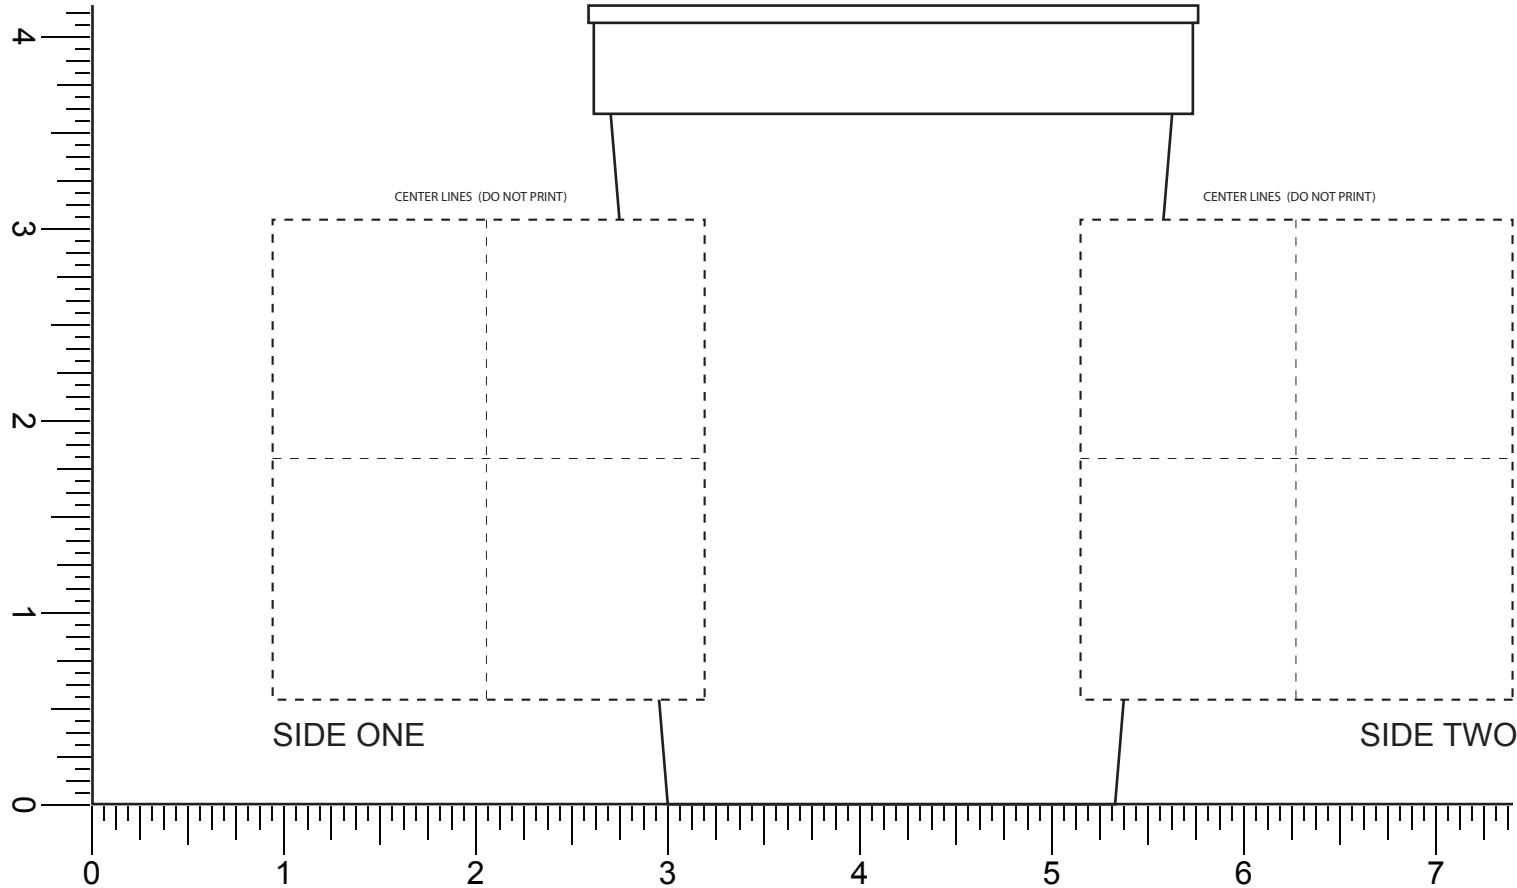

TC-BL-CC - 12 oz Color Changing Cup

Template Shown at 100%
Border Does Not Print
Imprint Area:
2 1/4" W x 2 1/2" H / side

NOTE: Artwork was sized to fit our
imprint area. Industry standard allows
1/16" movement in any direction