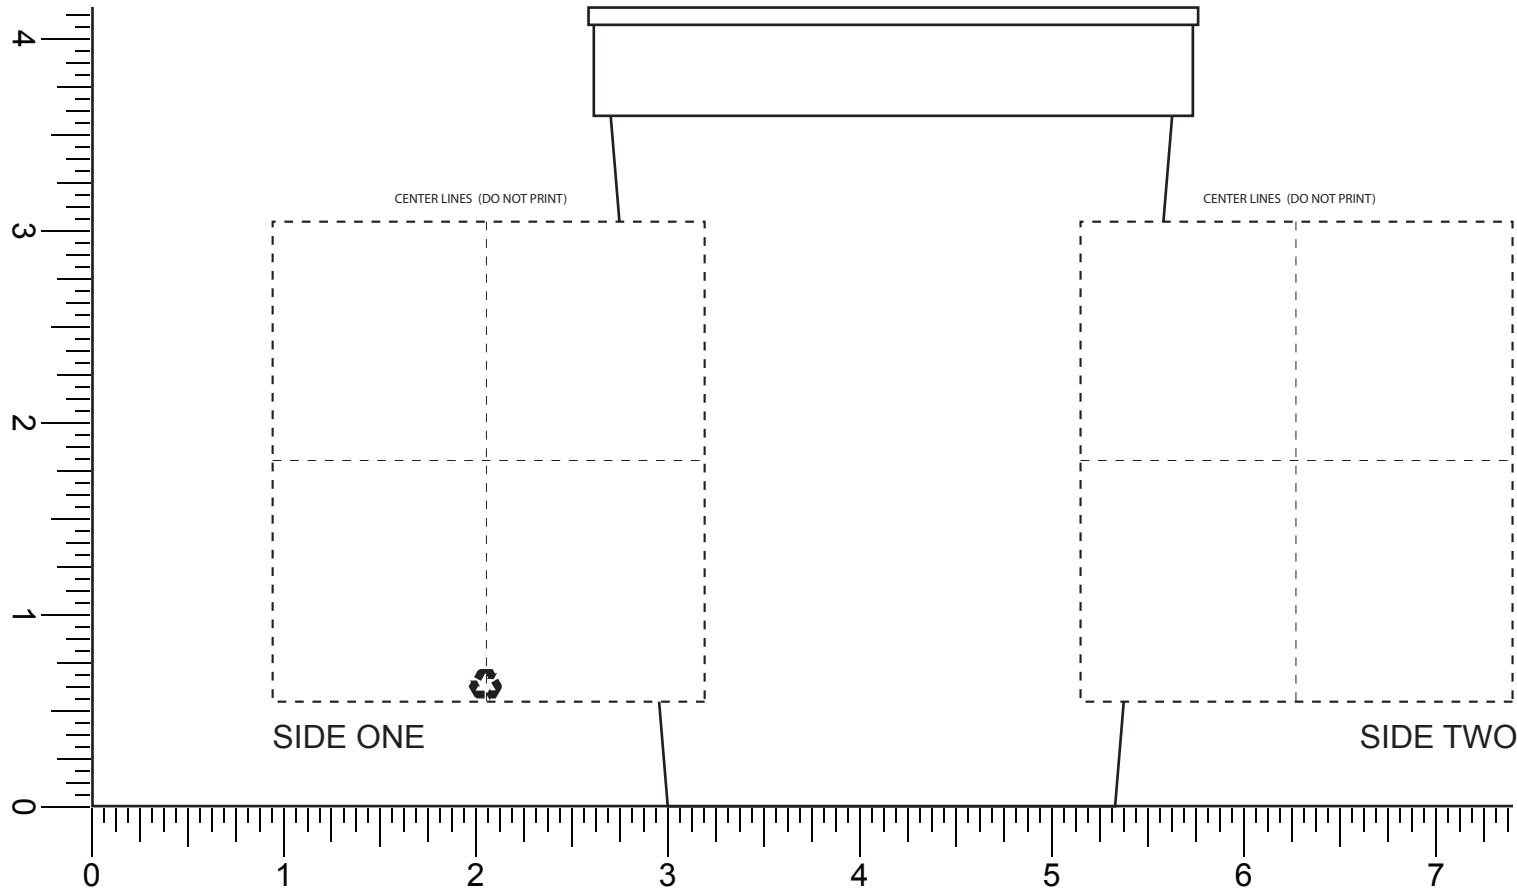

12oz Recycled Stadium Cup

Template Shown at 100%
Border Does Not Print
Imprint Area:
2 1/4" W x 2 1/2" H / side

NOTE: Artwork was sized to fit our
imprint area. Industry standard allows
1/16" movement in any direction

ART NOTES:

*RECYCLE SYMBOL ADDED.