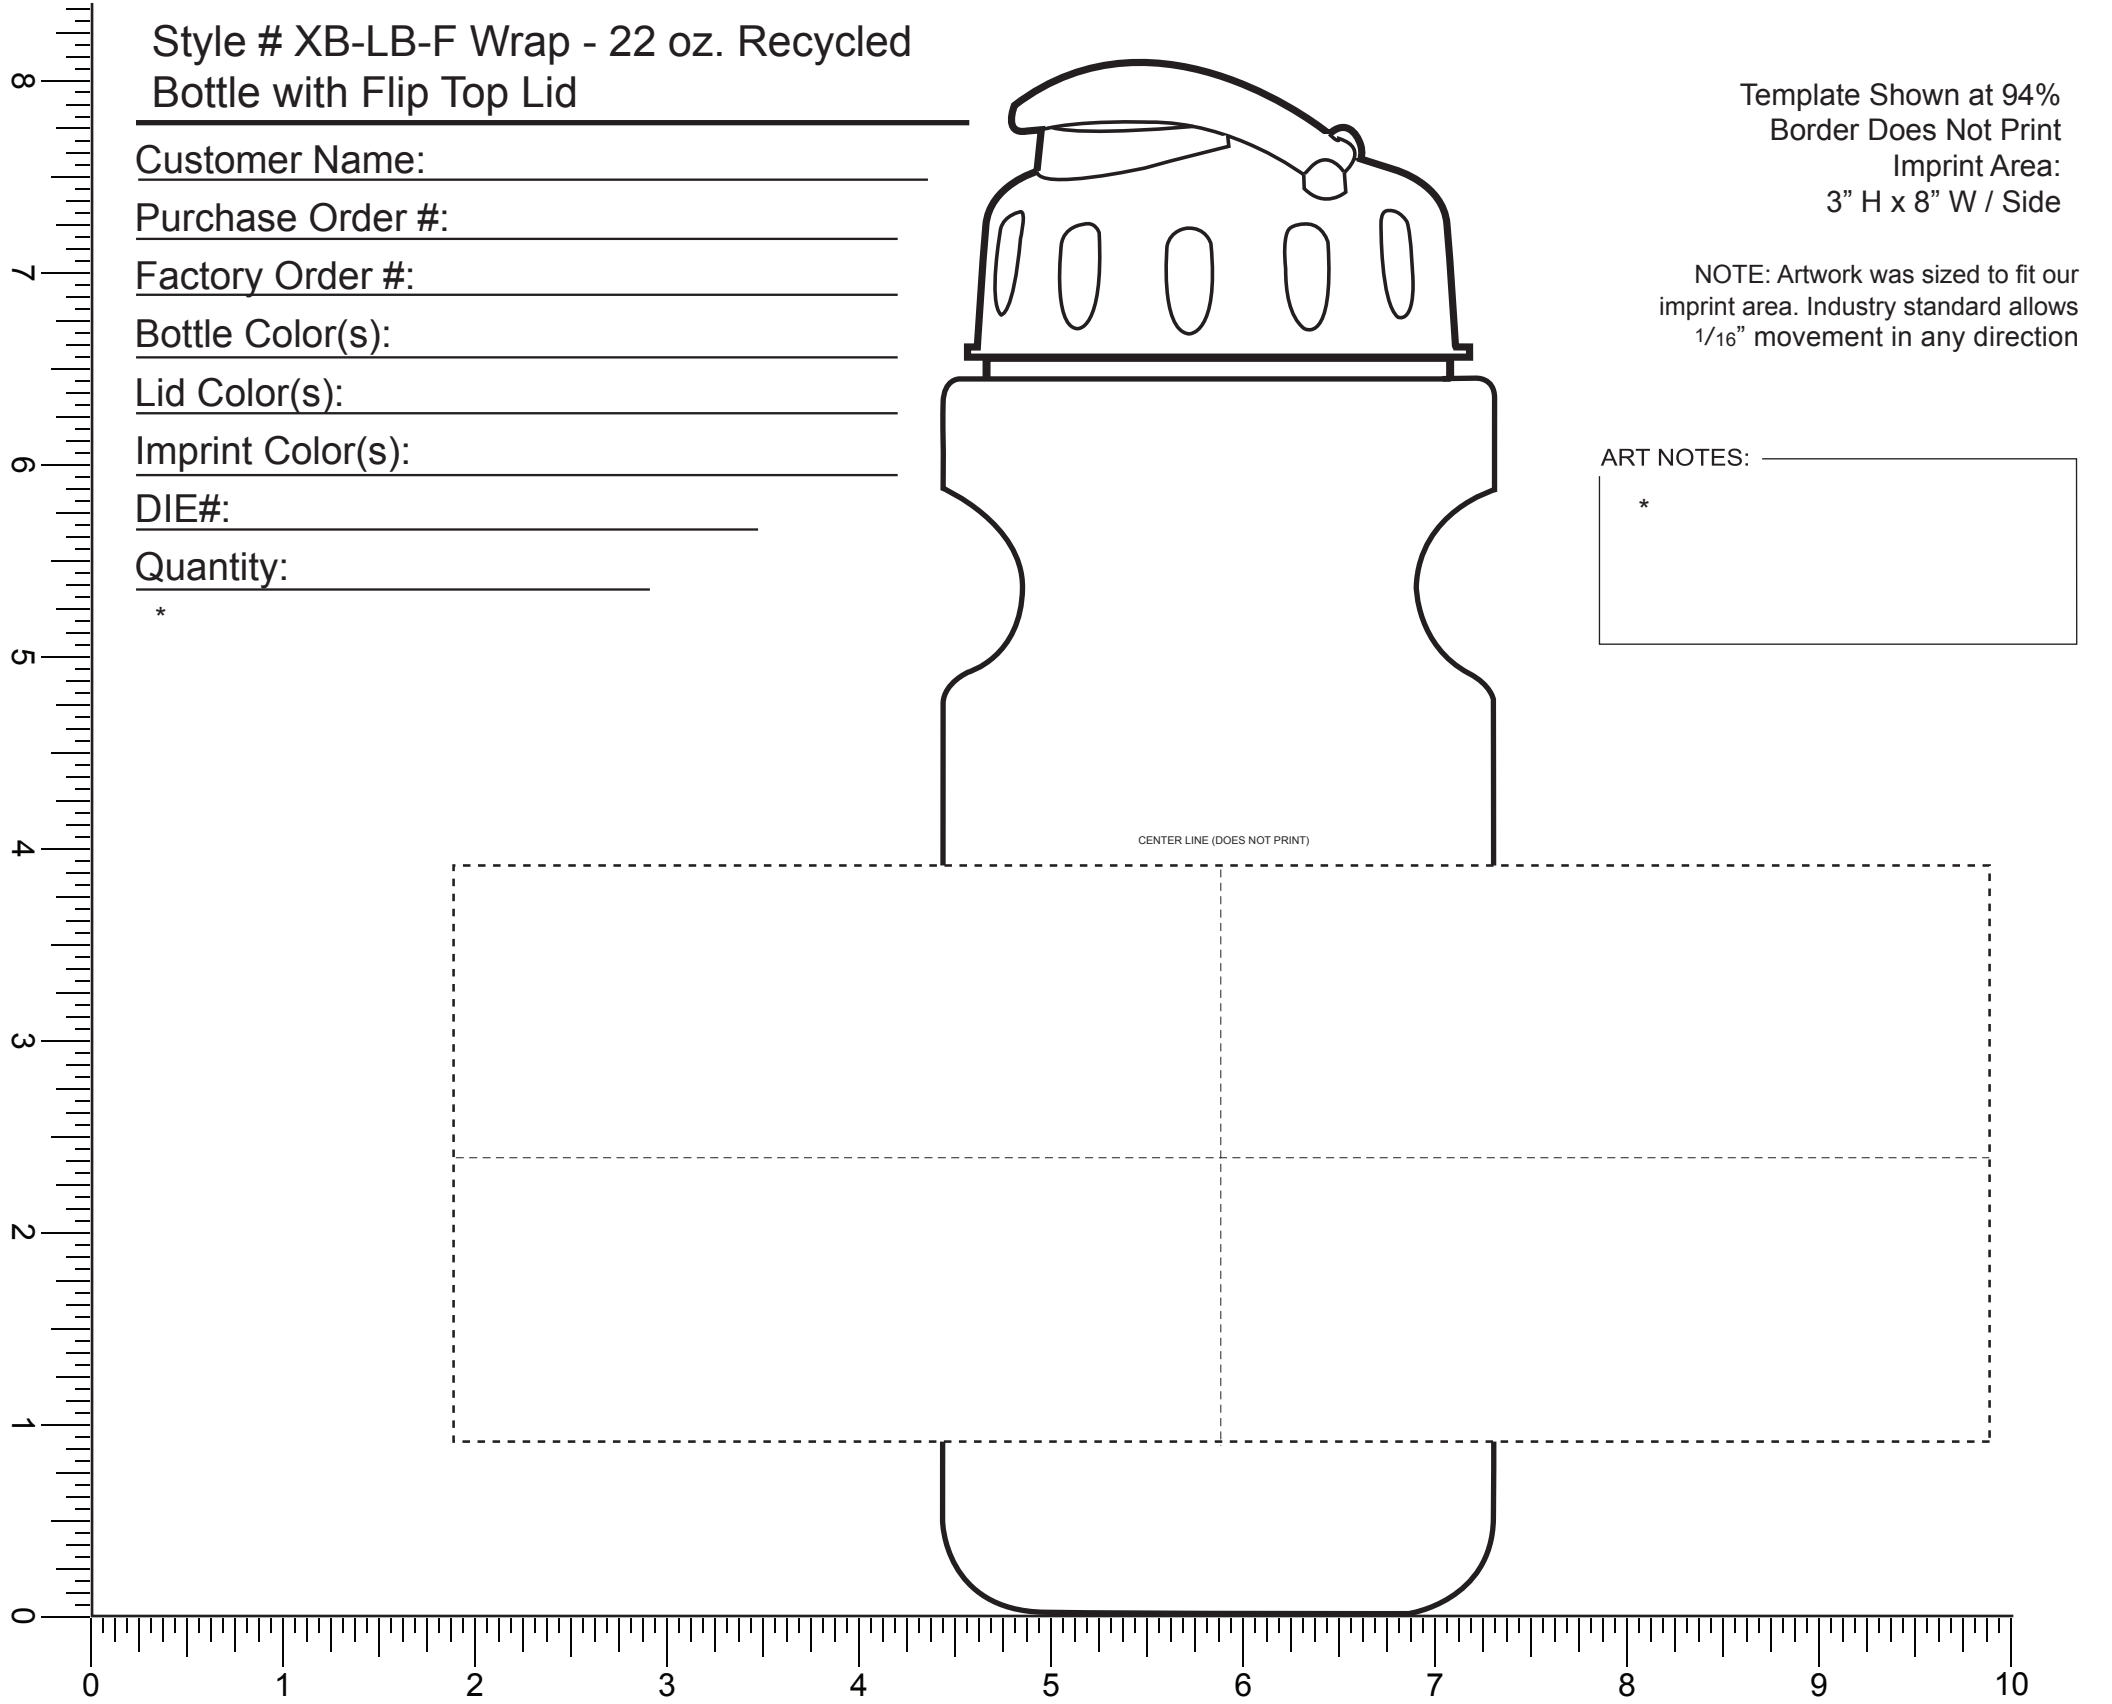

Style # XB-LB-F Wrap - 22 oz. Recycled
Bottle with Flip Top Lid

Customer Name: _____

Purchase Order #: _____

Factory Order #: _____

Bottle Color(s): _____

Lid Color(s): _____

Imprint Color(s): _____

DIE#: _____

Quantity: _____

Template Shown at 94%
Border Does Not Print
Imprint Area:
3" H x 8" W / Side

NOTE: Artwork was sized to fit our
imprint area. Industry standard allows
1/16" movement in any direction

ART NOTES: _____

CENTER LINE (DOES NOT PRINT)