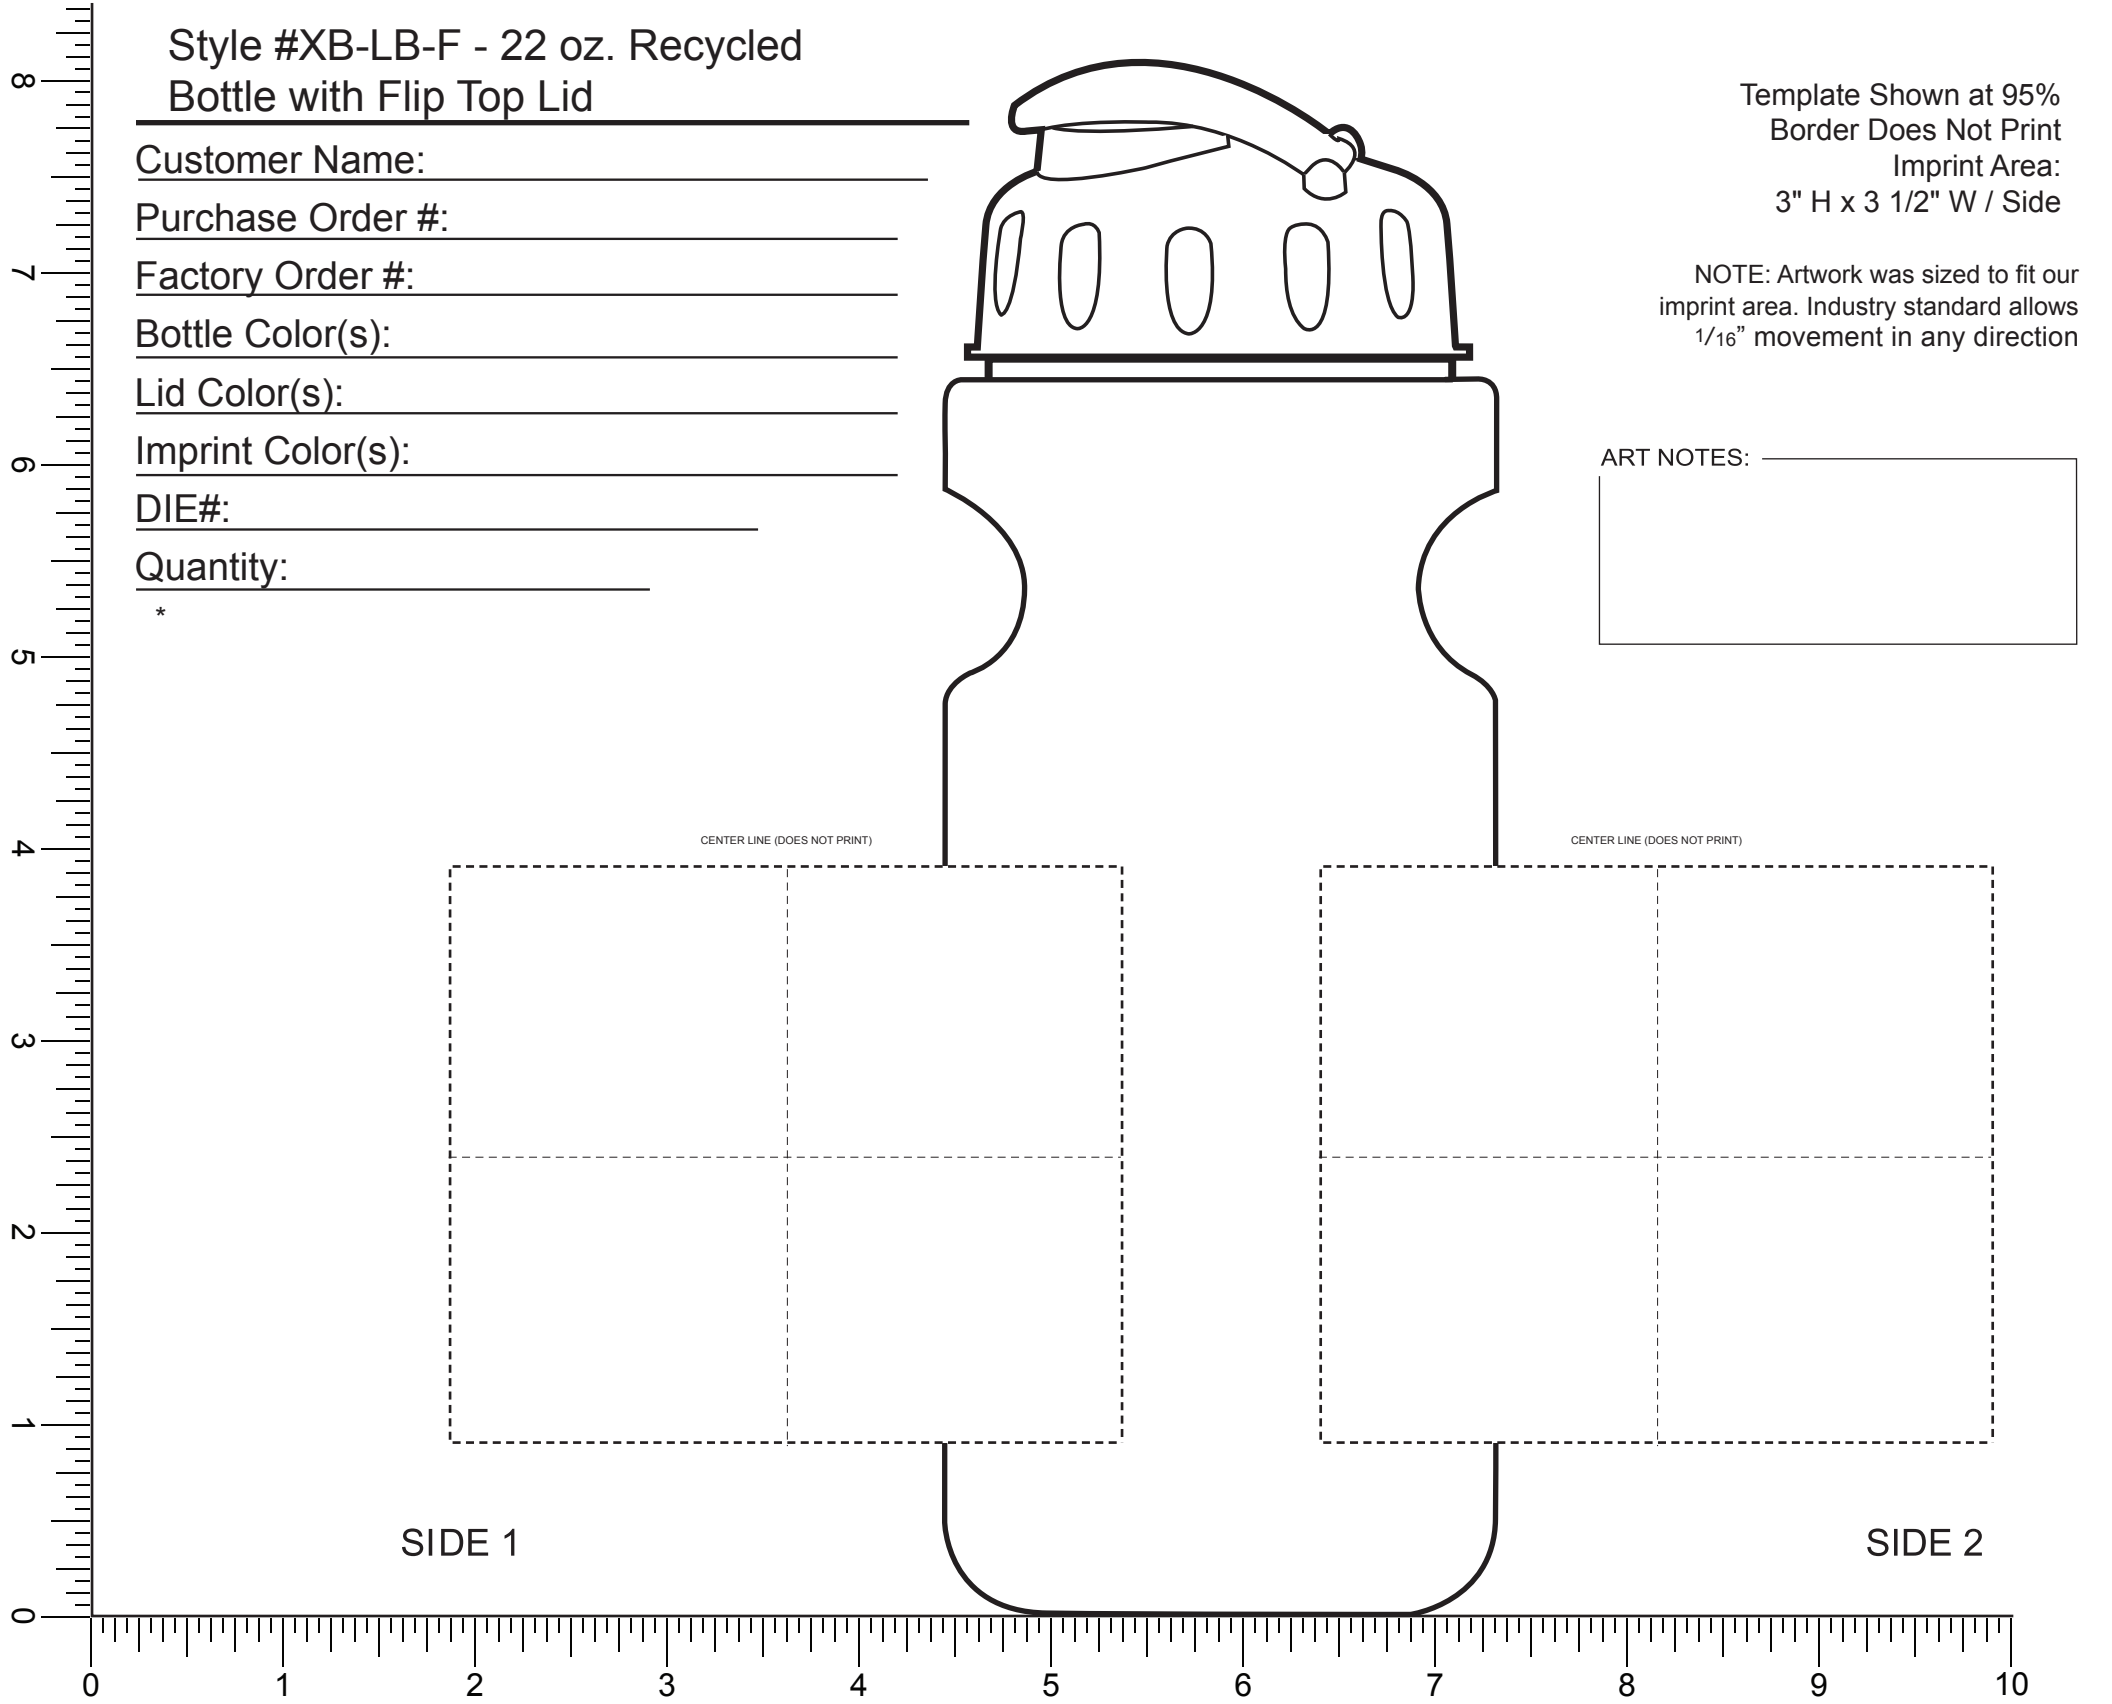

Style #XB-LB-F - 22 oz. Recycled
Bottle with Flip Top Lid

Template Shown at 95%
Border Does Not Print
Imprint Area:
3" H x 3 1/2" W / Side

NOTE: Artwork was sized to fit our
imprint area. Industry standard allows
1/16" movement in any direction

*

ART NOTES: _____

CENTER LINE (DOES NOT PRINT)

CENTER LINE (DOES NOT PRINT)

SIDE 1

SIDE 2