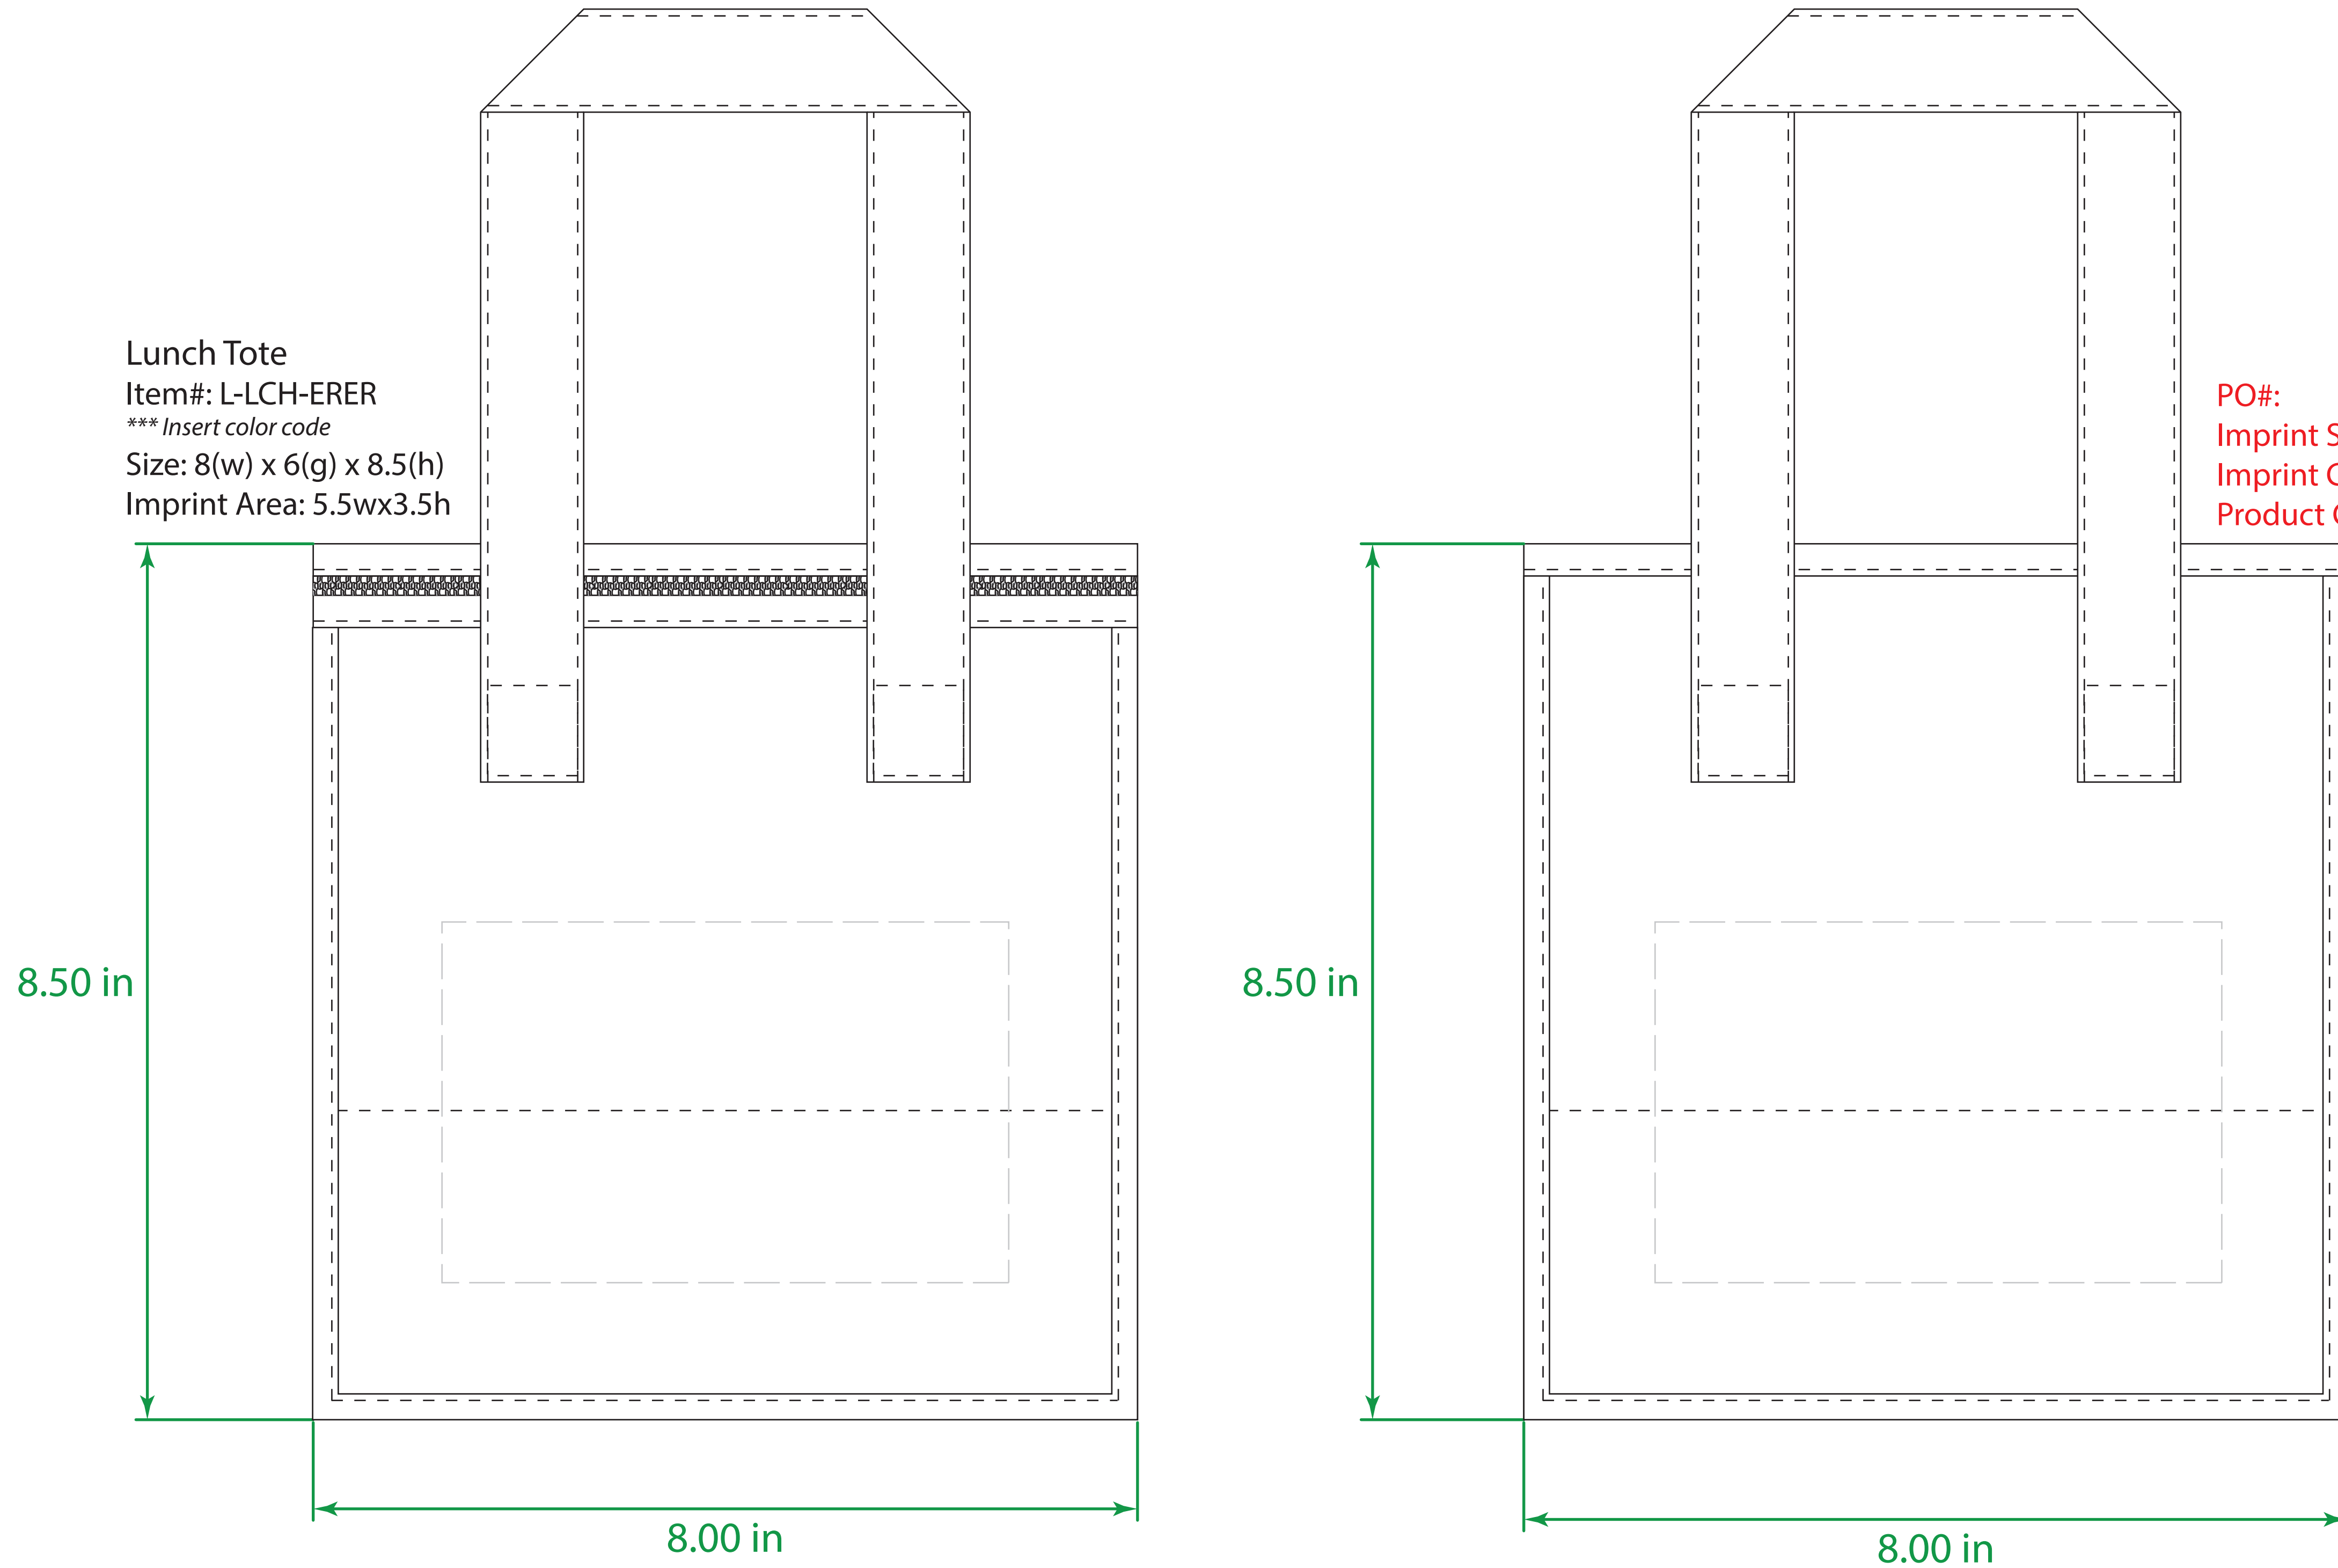

Available Product Colors:

Lunch Tote
Item#: L-LCH-ERER
*** Insert color code
Size: 8(w) x 6(g) x 8.5(h)
Imprint Area: 5.5wx3.5h

PO#:
Imprint Size:
Imprint Color:
Product Color:

The colors on this page are RGB simulations of Pantone Colors. Actual colors may vary.
For your imprint, please use vector art save in outlines and curves.