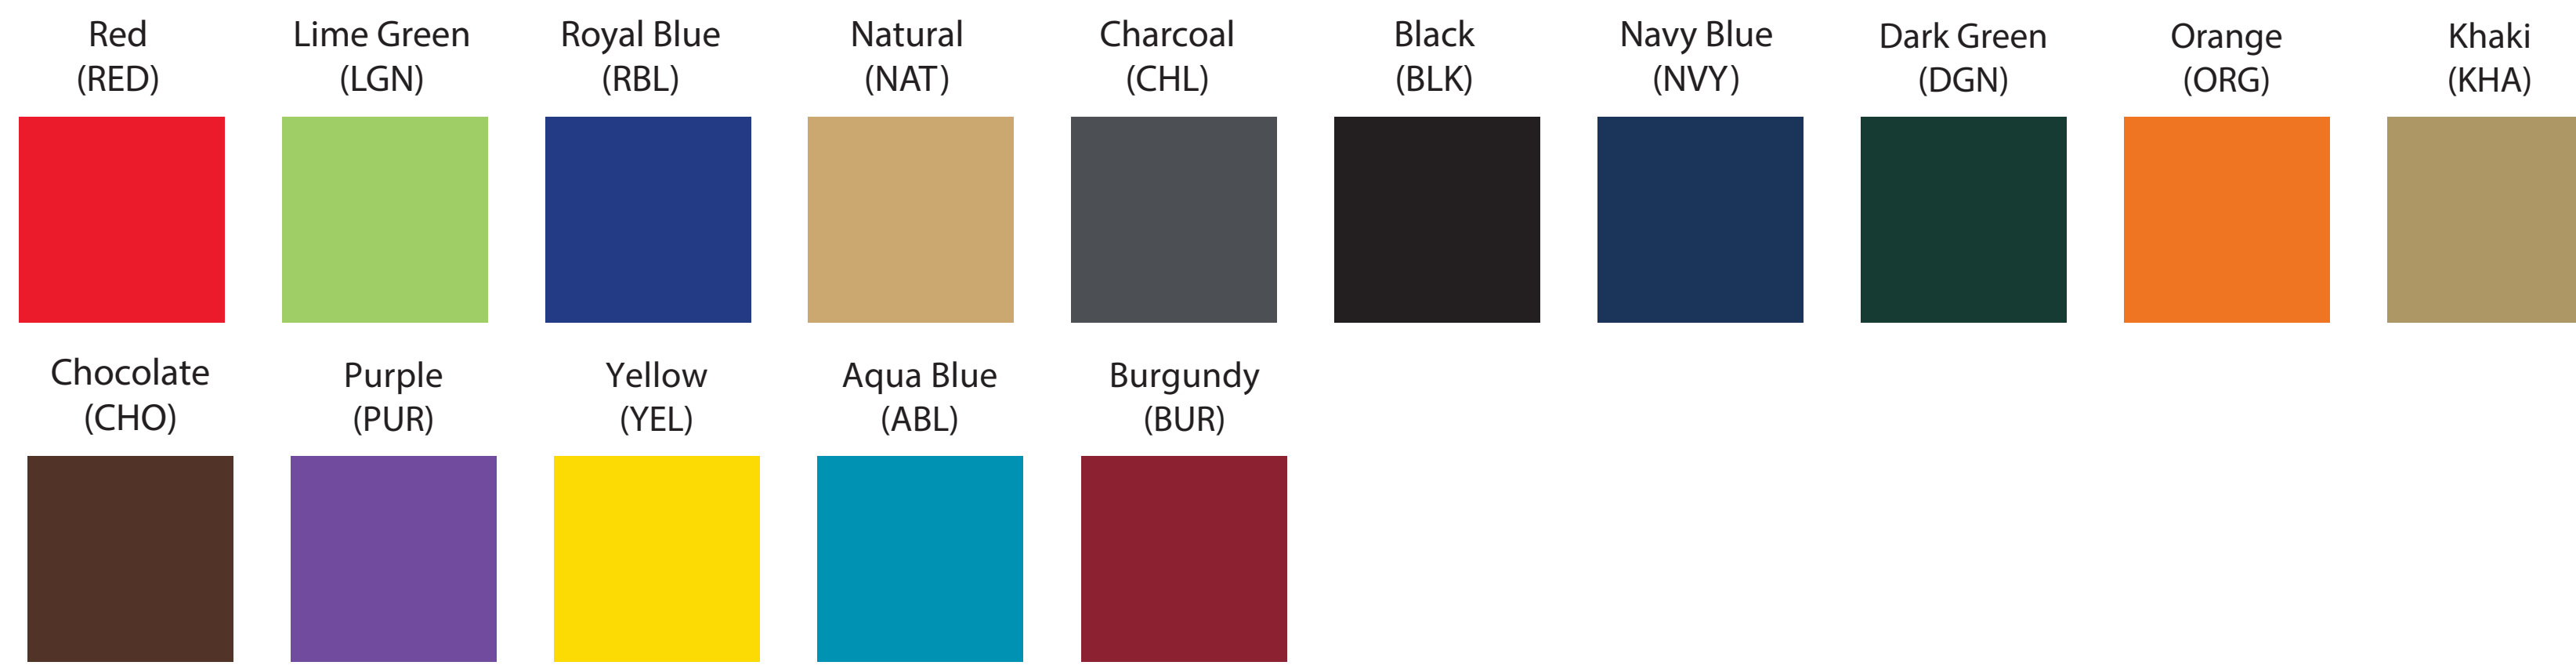

Available Product Colors:

Lunch Tote
Item#: L-LCH-ERER
*** Insert color code
Size: 8(w) x 6(g) x 8.5(h)
Imprint Area: 5.5wx3.5h

PO#:
Imprint Size:
Imprint Color:
Product Color:

The colors on this page are RGB simulations of Pantone Colors. Actual colors may vary.
For your imprint, please use vector art save in outlines and curves.